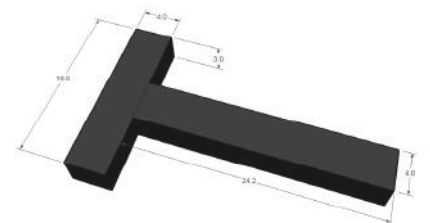

\$849.00

Package 3

Length: 32ft
Width: 8ft
Height: 2ft

Steps & Valance included.

\$1,099.00

Package 4

Length: 24ft (Main) 16ft (T Piece)
Width: 4ft
Height: 2ft

Steps & Valance included.

\$849.00

Package 5

Length: 24ft (Main) 16ft (T Piece)
Width: 8ft (Main) 4ft (T Piece)
Height: 2ft

Steps & Valance included.

\$1,099.00

Package 6

Length: 32ft (Main) 24ft (T Piece)
Width: 8ft
Height: 2ft

Steps & Valance included.