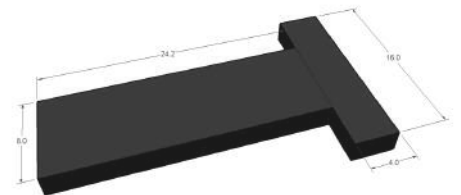

\$849.00

Package 3

Length: 32ft
Width: 8ft
Height: 2ft

Steps & Valance included.

\$1,099.00

Package 4

Length: 24ft (Main) 16ft (T Piece)
Width: 4ft
Height: 2ft

Steps & Valance included.

\$849.00

Package 5

Length: 24ft (Main) 16ft (T Piece)
Width: 8ft (Main) 4ft (T Piece)
Height: 2ft

Steps & Valance included.

\$1,099.00

Package 6

Length: 32ft (Main) 24ft (T Piece)
Width: 8ft
Height: 2ft

Steps & Valance included.